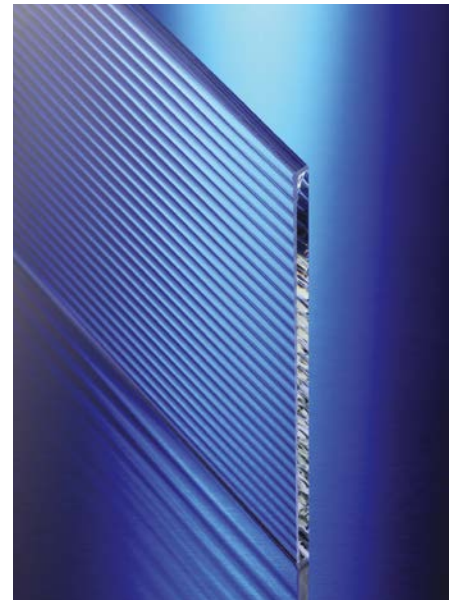

SCHOTT RIVULETTA® – Extra-clear structured glass

Elegant, refined and distinctive

SCHOTT RIVULETTA® extra-clear structured glass is crafted from SCHOTT's exceptionally clear low-iron glass. The smooth flowing vertical pattern evokes the image of clear flowing streams of water. While its unmatched clarity beautifully complements any room, RIVULETTA® extra-clear structured glass creates a distinctive effect as light dances from flute to flute.

Straight and purist in form, elegant in its look and feel: thin, parallel flutes running along one side give RIVULETTA® its timeless, classical beauty. A design which is wholly created from the material itself. In contrast to it, the flat back side that underscores the brilliance of its overall impression with its likewise fire-polished surface.

Like normal flat glass, RIVULETTA® can also be processed to create laminated glass or insulating glass. In thickness 4 mm or greater, it can be thermally tempered. This opens up innovative design possibilities for many architectural applications.

SCHOTT RIVULETTA®

- Fluted and fire-polished surface
- Colorless and clear
- A wide variety of applications
- Easy-to-clean
- Diverse processing options (such as tempered safety glass, laminated glass or as insulating glass)