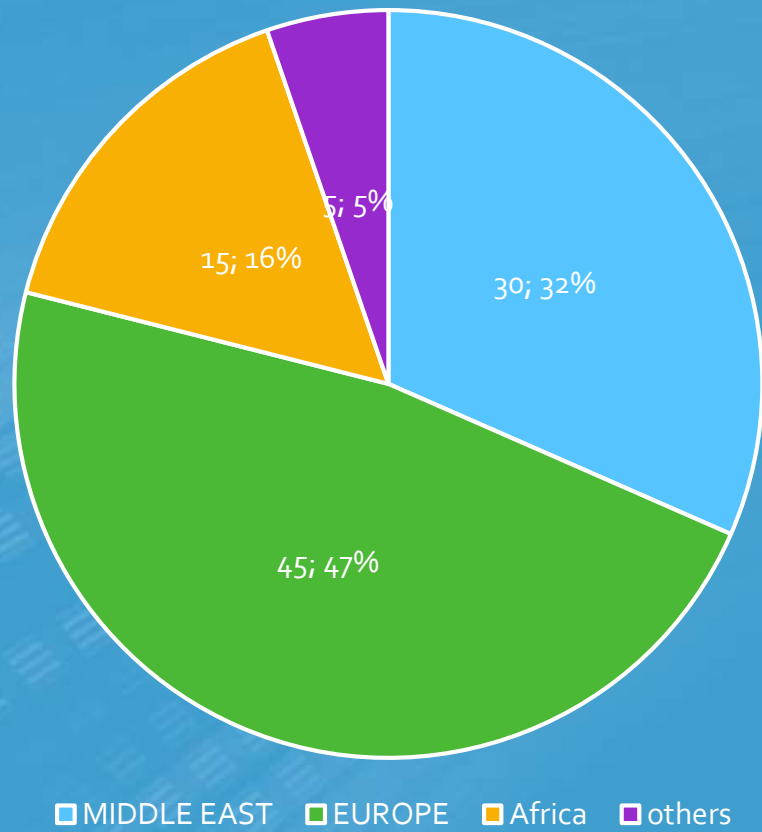

falornitech
glass industries experience

ENGINEERING & TURN-KEY GLASS PLANT

FALORNI TECH WORLD PRESENCE

FALORNI TECH ANNUAL GLASS CONTAINER PROJECTS TABLE

TURN-KEY GLASS PLANT PROJECT

We are 100% responsible for the project.