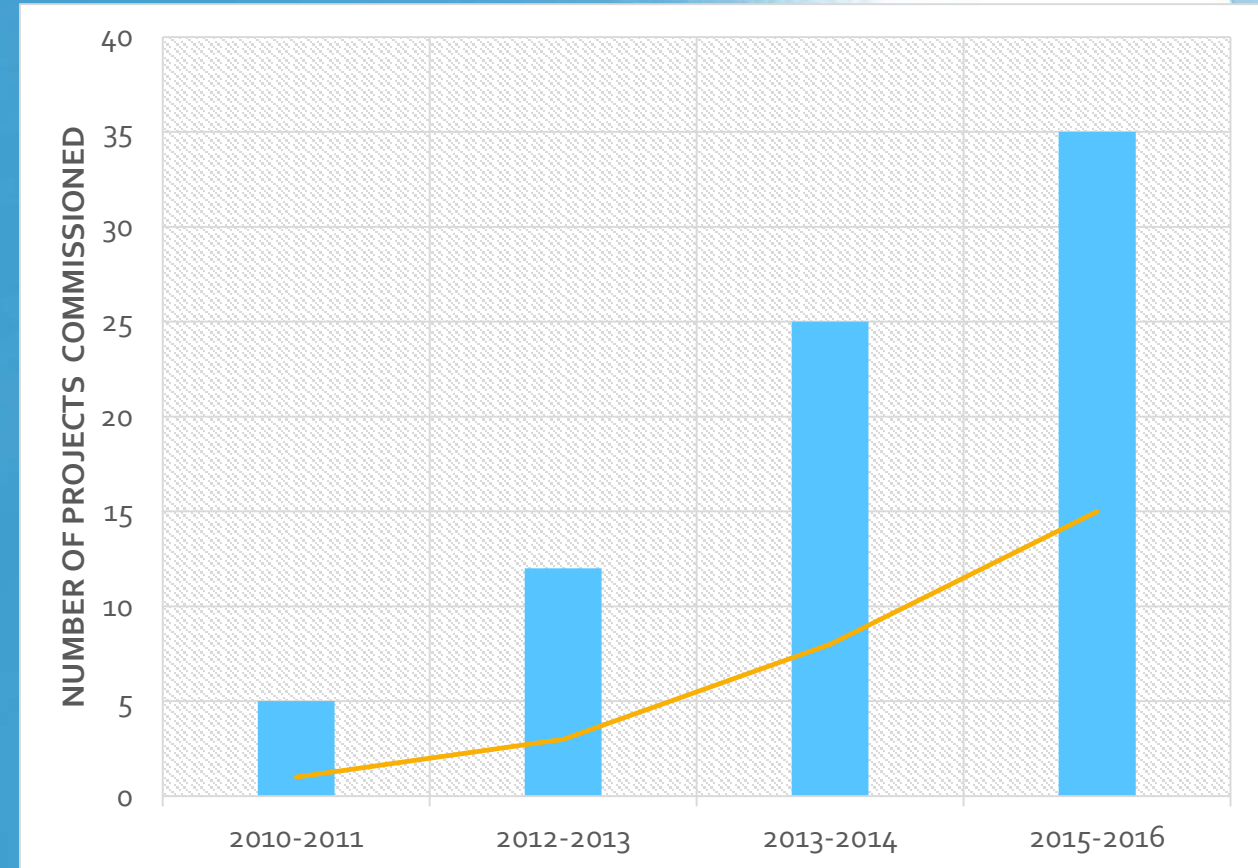

falornitech
glass industries experience

ENGINEERING & TURN-KEY GLASS PLANT

FALORNI TECH WORLD PRESENCE

FALORNI TECH ANNUAL GLASS CONTAINER PROJECTS TABLE

TURN-KEY GLASS PLANT PROJECT

We are 100% responsible for the project.